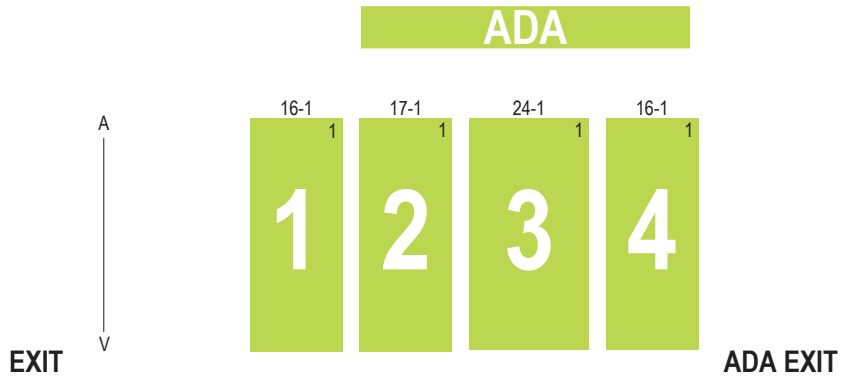

# SEATING MAP

**COUNTRY RODEO FINALS**

Saturday, July 27 @ 7:00 pm

**MONSTER TRUCK MADNESS**

Sunday, July 28 @ 7:00 pm

# CHUMASH GRANDSTAND ARENA

ENTRANCE

EXIT

- RESERVED SEATING
- GENERAL ADMISSION (GA)